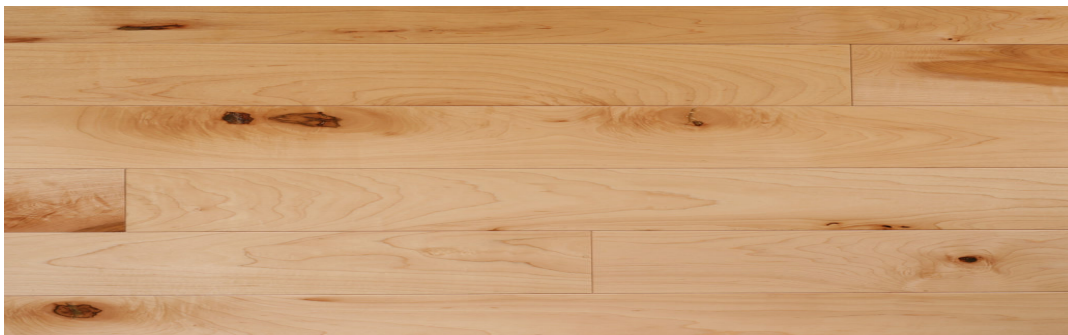

Grain

Generally straight with a fine, even texture.

Janka Hardness

1450 lbf average.

Specific Gravity

0.63 average at 12% MC.

In-Use Stability

Average.

Finish Notes

Dense and light in color, maple benefits from careful grit progression and may require higher final grits to minimize visible sanding marks.

American Collection · Luxury Wide Plank Collection

Maple

PREFINISHED NATURAL

Maple brings a refined, straight-grained appearance with heartwood ranging from darker reddish-brown to brown and sapwood running from nearly white to soft cream. The Natural prefinish keeps that variation quiet and clean, letting the species read bright and tailored.

Its diffuse-porous structure and fine, even texture create a smoother visual rhythm than more open-pored species, making it a strong fit for interiors that want calm movement with visible natural character.