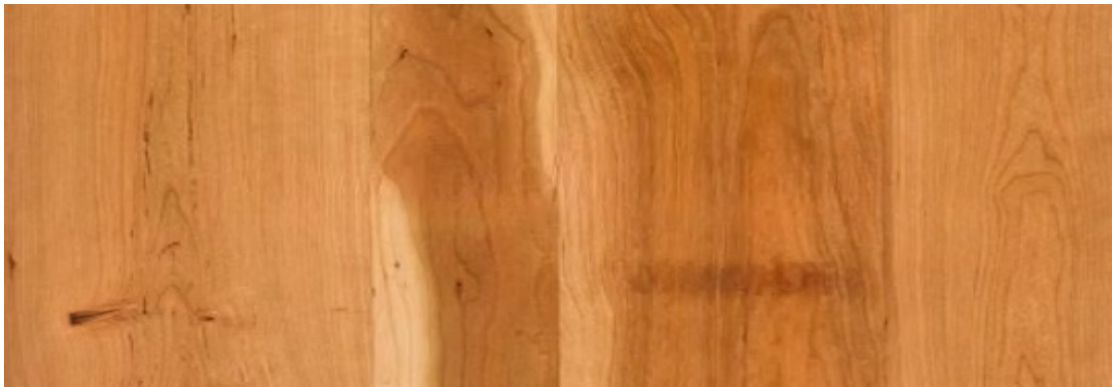

LUXURY WIDE PLANK FLOORING + ANTIQUE BUILDING MATERIALS

LUXURY WOOD NYC

406B West Broad St
 Westfield, NJ 07090
 908.232.6600
 Joe@Hugginsflooring.com
 luxurywoodnyc.com

Visit Our Showroom

Experience the full Luxury Wide Plank Collection — every species, every finish — at our Westfield, NJ showroom.

Traditional Plank · Luxury Wide Plank Collection

Traditional Plank CHERRY

It's difficult to resist the allure of smooth, Traditional Cherry Flooring and its stunning red-browns. Long considered a premium American hardwood because of its natural luster and fine grain, Cherry's ruddy heartwood, accented by pale brown and pink sapwood tones, will add an air of sophistication and chic to any living space.

Distinctive Attributes

Our Cherry wide plank flooring is sawn from select, fully mature wood timbers. This flooring features unique, swirling grain patterns, knots, occasional worm holes, natural face and end checking which creates the dynamic authentic appearance of this product.