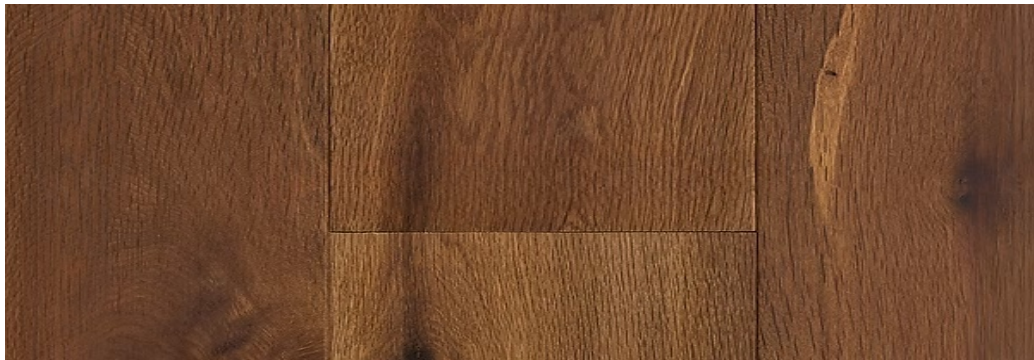

LUXURY WIDE PLANK FLOORING + ANTIQUE BUILDING MATERIALS

LUXURY WOOD NYC

406B West Broad St
 Westfield, NJ 07090
 908.232.6600
 Joe@Hugginsflooring.com
 luxurywoodnyc.com

Visit Our Showroom

Experience the full Luxury Wide Plank Collection — every species, every finish — at our Westfield, NJ showroom.

European Collection · Luxury Wide Plank Collection

European Antique Resawn Oak

The Mighty Oak, with its immense strength and durability, was the go-to timber for the construction of our nation's founding agricultural and industrial structures. European Antique Resawn Oak Wide Plank Flooring combines the tough characteristics of reclaimed American Oak with the beautiful dark wood tones often found in European design. This flooring is resawn from reclaimed Red and White Oak barn beams, resulting in more uniform planks than a usual reclaimed oak floor.

Distinctive Attributes

Our European Antique Resawn Oak Wide Plank Flooring contains a moderate combination of sound checking & cracks, knots, peg holes, occasional nail holes, and insect holes that can only be found in authentic reclaimed wood.

Flooring is milled unfinished at 3/4" and sanded for finishing; nominal thickness decrease results. Samples for reference only — no two planks are identical. Declaration of Performance at luxurywoodnyc.com/technical · Luxury Wood NYC · 406B West Broad St, Westfield NJ 07090