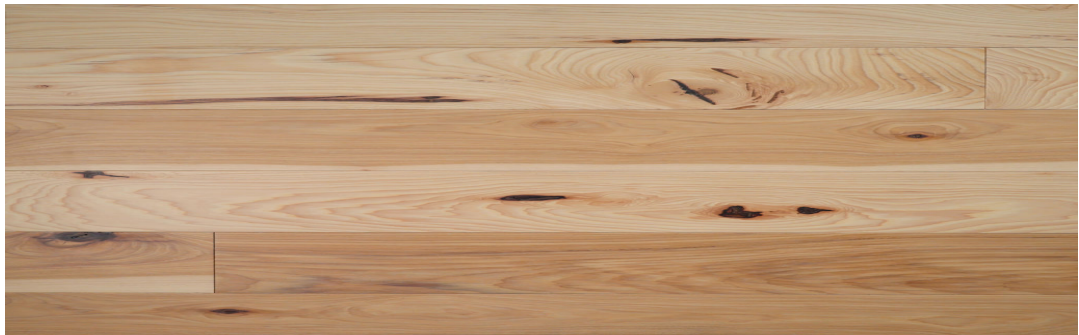

LUXURY WIDE PLANK FLOORING

LUXURY WOOD NYC

406B West Broad St
Westfield, NJ 07090
908.232.6600
Joe@Hugginsflooring.com
luxurywoodnyc.com
Visit Our Showroom

Technical Profile

Photosensitivity

Low; slightly ambers with age and prolonged exposure to sunlight and oxygen.

Grain

Closed grain with moderate definition; somewhat rough-textured.

Janka Hardness

1820 lbf average.

Specific Gravity

0.72 average at 12% MC.

In-Use Stability

Below average.

Finish Notes

Sands well, often benefiting from higher final grits to minimize visible scratching; accepts stains and finishes very nicely.

American Collection · Luxury Wide Plank Collection

Hickory

PREFINISHED BREEZE

Hickory brings dramatic natural variation, with tan-to-reddish heartwood set against white-to-cream sapwood marked by fine brown lines. In the Breeze prefinish, that contrast is softened into a lighter, calmer presentation without losing the species' distinctive energy.

Its ring-porous structure and closed, moderately defined grain create a strong, characterful surface, while the character grading keeps the floor organic and visually expressive.

Distinctive Attributes

This character-grade floor welcomes broad heartwood and sapwood variation along with sound knots, open character, worm holes, checks, streaks, and bird pecks. Open knots and open character up to 1/2 in. are fillable, creating a naturally expressive look.

Flooring Specifications	
Prefinish	Breeze
Sold	In full carton
Shipping Weight	4.16 lbs per sq. ft.
Edge	4-sided micro-beveled edge
Installation	Nail/staple down, glue assist, glue down (engineered only)
Standard Length	Random from 1' - 8'
Standard Widths	2 1/4", 3 1/4", 4 1/4", 5 1/4", 6 1/4", 7 1/4", 8 1/4"
Average Length	42" Clear Grade or 36" Character Grade
Thickness	3/4"
Avg. Waste Factor	5%
Finish Type	5 sheen solid-based ceramic urethane

Finish Options

Selected prefinished color direction from the source sheet.