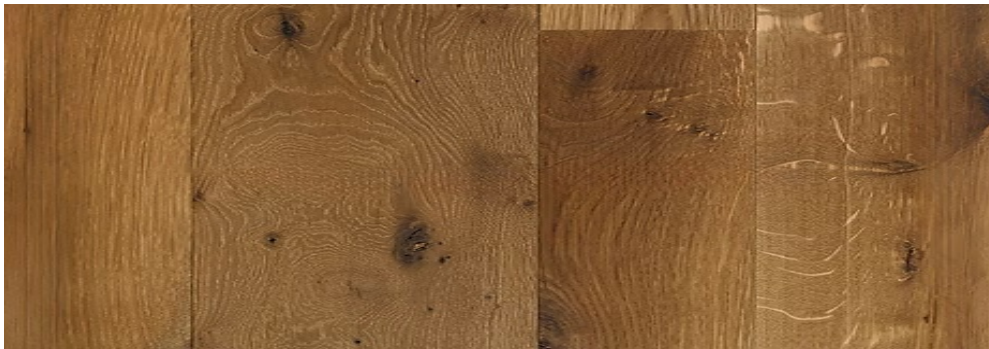

LUXURY WIDE PLANK FLOORING + ANTIQUE BUILDING MATERIALS

LUXURY WOOD NYC

406B West Broad St
 Westfield, NJ 07090
 908.232.6600
 Joe@Hugginsflooring.com
 luxurywoodnyc.com

Visit Our Showroom

Experience the full Luxury Wide Plank Collection — every species, every finish — at our Westfield, NJ showroom.

European Collection · Luxury Wide Plank Collection

European Antique Resawn White Oak

The Mighty Oak, with its immense strength and durability, was the go-to timber for the construction of our nation's founding agricultural and industrial structures. European Antique Resawn White Oak Wide Plank Flooring combines the tough characteristics of reclaimed American White Oak with the beautiful dark wood tones often found in European design. This flooring is resawn from reclaimed White Oak barn beams, resulting in more uniform planks than a usual reclaimed oak floor.

Distinctive Attributes

Our European Antique Resawn White Oak Wide Plank Flooring contains a moderate combination of sound checking & cracks, knots, peg holes, occasional nail holes, and insect holes that can only be found in authentic reclaimed wood.

Flooring is milled unfinished at 3/4" and sanded for finishing; nominal thickness decrease results. Samples for reference only — no two planks are identical. Declaration of Performance at luxurywoodnyc.com/technical · Luxury Wood NYC · 406B West Broad St, Westfield NJ 07090