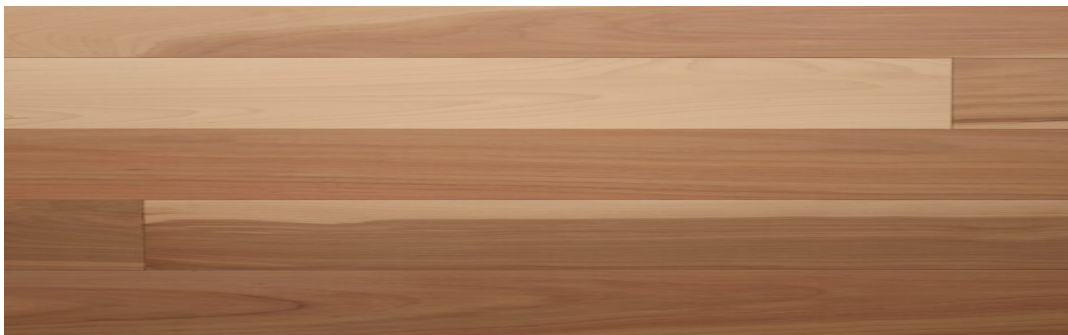

Grain

Straight, fine, and uniform; growth rings are faint.

Janka Hardness

1300 lbf average.

Specific Gravity

0.64 average at 12% MC.

In-Use Stability

Below average.

Finish Notes

Sands very well, often benefiting from higher grit progression and lighter drum pressure to minimize visible scratching.

American Collection · Luxury Wide Plank Collection

Beech

PREFINISHED DRIFT

Beech brings a refined, straight-grained appearance with a naturally light reddish-brown heartwood and pale sapwood that can carry pink or brown nuance. In this character-grade offering, those natural tonal shifts remain part of the floor's visual appeal.

This character-grade floor welcomes natural variation in heartwood and sapwood, along with sound knots, open character, worm holes, checks, and streaking. Open knots and open character up to 1/2 in. are fillable, and heartwood/sapwood variation is intentionally unrestricted.