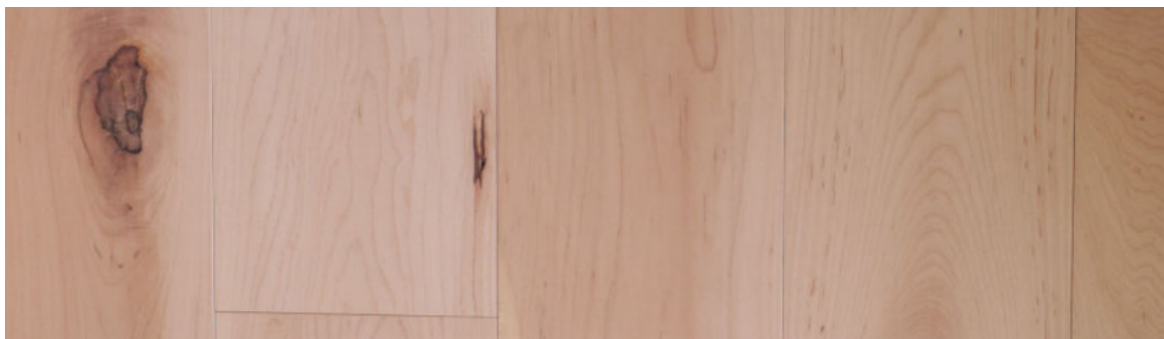

Grain

Diffuse-porous; generally straight, sometimes wavy, with a fine, even texture.

Janka Hardness

1450 lbf average.

Specific Gravity

0.63 average at 12% MC.

In-Use Stability

Average.

Finish Notes

Dense and tight-grained, so sanding requires extra caution and a careful grit progression. Maple takes finishes nicely, though stain can appear uneven from board to board.

American Collection · Luxury Wide Plank Collection

Maple

Prefinished Frost

Maple Character offers a bright, refined hardwood look with natural movement and a crisp modern finish. Sapwood ranges from nearly white to an off-white cream tone, while darker reddish-brown to brown heartwood may appear throughout for contrast and depth. Its diffuse-porous structure and fine, even texture create a smoother visual field than open-grained species, making it a strong fit for interiors that want understated variation with a clean, tailored feel.