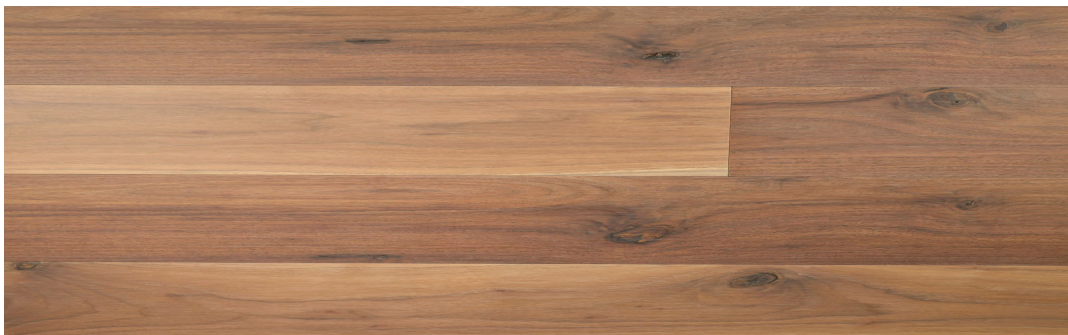

Grain

Normally straight and open, though it can also be irregular, curly, or wavy.

Janka Hardness

1010 lbf average.

Specific Gravity

0.55 average at 12% MC.

In-Use Stability

Below average.

Finish Notes

Sands very easily; the softer surface can show sander marks more readily, but it accepts stains and finishes nicely.

American Collection · Luxury Wide Plank Collection

Walnut

PREFINISHED MIST

Walnut brings striking natural contrast, with dark heartwood shifting from grayish-brown to deep chocolate and purplish-black, set against pale sapwood that stays clearly defined.

The Mist prefinish softens that contrast into a quieter, more washed presentation while preserving walnut's open grain, gentle movement, and the character that comes from knots, curls, and natural variation.

Distinctive Attributes

This floor celebrates the contrast between lighter sapwood and darker heartwood, along with sound knots, open character, worm holes, checks, streaks, and pith. Open knots and open character up to 1/2 in. are fillable, while sapwood remains limited.