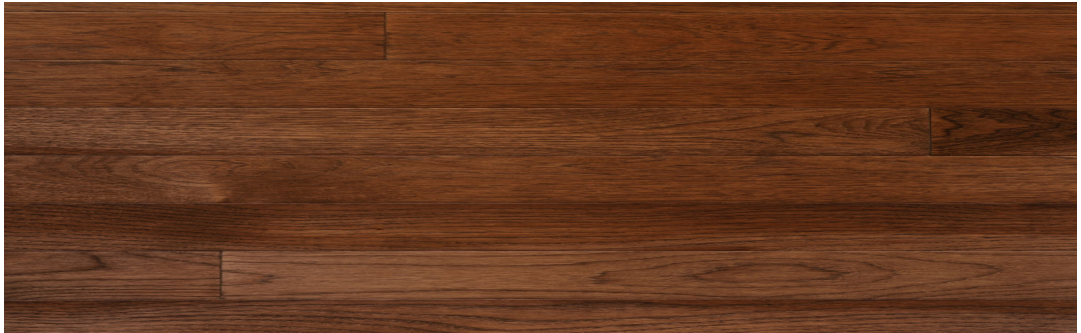

Grain

Closed grain with moderate definition; somewhat rough-textured.

Janka Hardness

1820 lbf average.

Specific Gravity

0.72 average at 12% MC.

In-Use Stability

Below average.

Finish Notes

Sands well, often benefiting from higher final grits to minimize visible scratching; accepts stains and finishes very nicely.

American Collection · Luxury Wide Plank Collection

Hickory

PREFINISHED BUCKEYE

Hickory Clear highlights the dramatic contrast that makes hickory so compelling, with tan-to-reddish heartwood set against white-to-cream sapwood marked by fine brown lines. The Buckeye prefinish gives that natural variation a richer, more tailored presentation.

Its ring-porous structure and closed, moderately defined grain create a strong, characterful surface, while the clear grading keeps the look more refined with only limited natural features.

Distinctive Attributes