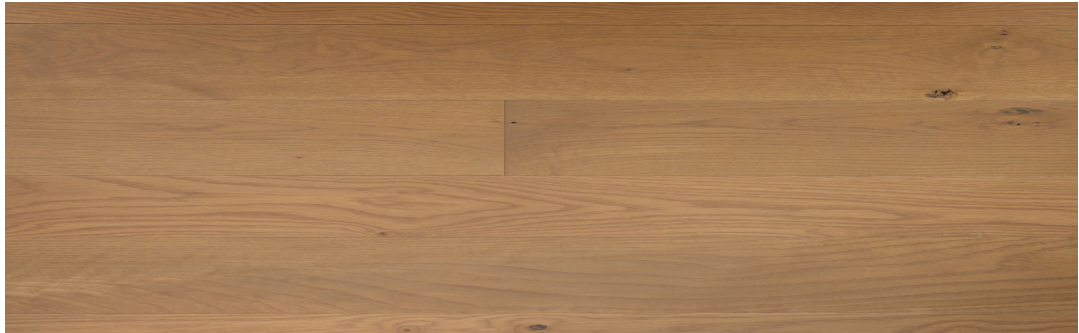

LUXURY WIDE PLANK FLOORING

LUXURY WOOD NYC

406B West Broad St
Westfield, NJ 07090
908.232.6600
Joe@Hugginsflooring.com
luxurywoodnyc.com
Visit Our Showroom

Technical Profile

Photosensitivity

Low; lightens with age and exposure to sunlight and oxygen.

Grain

Straight, open, and medium to coarse in texture.

Janka Hardness

1360 lbf average.

Specific Gravity

0.68 average at 12% MC.

In-Use Stability

Below average.

Finish Notes

Sands well and accepts stains and finishes nicely; tannic acid can react with some liquids and finishing systems.

American Collection · Luxury Wide Plank Collection

White Oak

PREFINISHED CARAMEL

White Oak offers the timeless character of American oak with a broad natural range, moving from light and medium brown to pale yellowish-brown and darker pale-brown tones, often with a subtle olive cast.

The Caramel prefinish brings that variation into a softer golden-brown direction, giving the floor a warmer, more mellow expression while keeping white oak's open grain and classic movement intact.

Distinctive Attributes

This floor welcomes broad heartwood and sapwood variation along with sound knots, open character, worm holes, checks, and streaking. Open knots and open character up to 1/2 in. are fillable, with heartwood and sapwood variation intentionally left unrestricted.

Flooring Specifications	
Prefinish	Caramel
Sold	In full carton
Shipping Weight	3.91 lbs per sq. ft.
Edge	4-sided micro-beveled edge
Installation	Nail/staple down
Standard Length	Random from 1' - 8'
Standard Widths	3 1/4", 4 1/4", 5 1/4", 6 1/4"
Average Length	42" Clear Grade or 36" Character Grade
Thickness	3/4" solid
Avg. Waste Factor	5%
Finish Type	20 sheen solid-based ceramic urethane

Finish Options

Selected prefinished color direction from the source sheet.