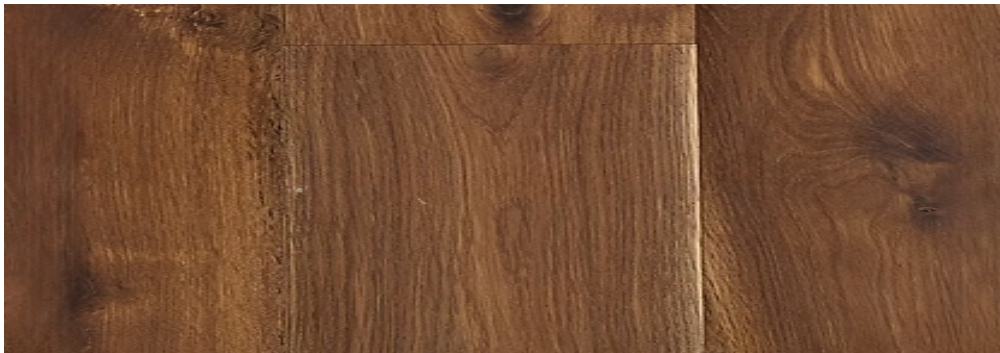

LUXURY WIDE PLANK FLOORING + ANTIQUE BUILDING MATERIALS

LUXURY WOOD NYC

406B West Broad St
 Westfield, NJ 07090
 908.232.6600
 Joe@Hugginsflooring.com
 luxurywoodnyc.com

Visit Our Showroom

Experience the full Luxury Wide Plank Collection — every species, every finish — at our Westfield, NJ showroom.

European Collection · Luxury Wide Plank Collection

European White Oak

European White Oak Wide Plank Flooring will stand the tests of time due to its durability and elegant characteristics. It offers a variety of deep brown tones tinged with light sapwood and tight grain patterns that will add beauty and charm to any project.

Distinctive Attributes

Our European White Oak Wide Plank Flooring is live-sawn from fully mature wood to include a full range of the wood's characteristics. Our live-sawn milling technique replicates the early milling style that includes all grades of lumber, while yielding wider board dimensions. This product features tight grain patterns, sound knots, and natural checking.

Flooring is milled unfinished at 3/4" and sanded for finishing; nominal thickness decrease results. Samples for reference only — no two planks are identical. Declaration of Performance at luxurywoodnyc.com/technical · Luxury Wood NYC · 406B West Broad St, Westfield NJ 07090