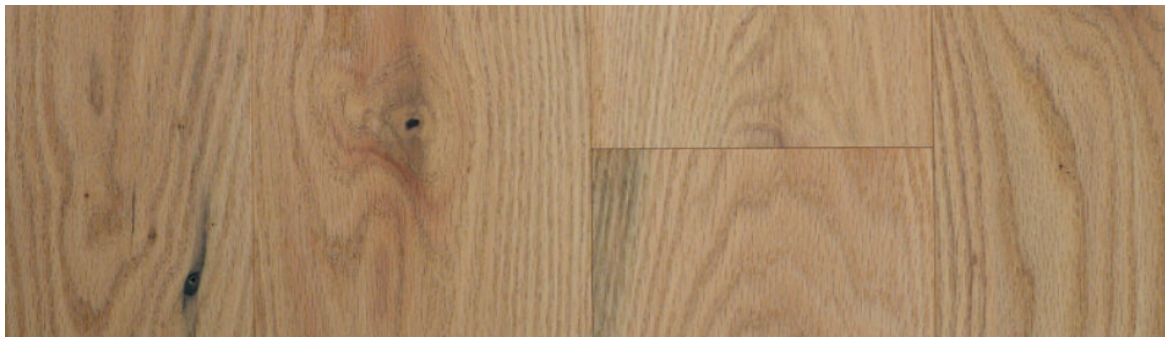

Grain

Ring-porous, straight, open, and medium to coarse with an uneven texture.

Janka Hardness

1290 lbf average.

Specific Gravity

0.63 average at 12% MC.

In-Use Stability

Average.

Finish Notes

Sands satisfactorily and accepts stains and finishes very nicely. Cuts, routs, planes, and shapes well with no known issues.

American Collection · Luxury Wide Plank Collection

Red Oak

Prefinished Dawn