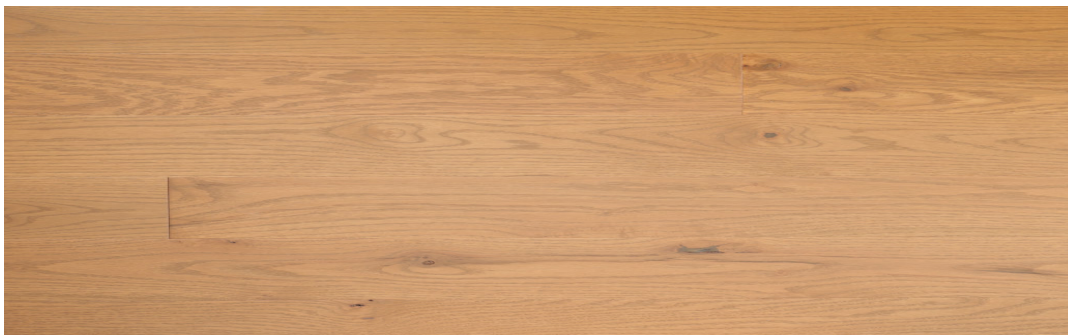

LUXURY WIDE PLANK FLOORING

LUXURY WOOD NYC

406B West Broad St
Westfield, NJ 07090
908.232.6600
Joe@Hugginsflooring.com
luxurywoodnyc.com
[Visit Our Showroom](#)

Technical Profile

Photosensitivity

Low; lightens with age and exposure to sunlight and oxygen.

Grain

Straight, open, medium to coarse, with uneven texture.

Janka Hardness

1290 lbf average.

Specific Gravity

0.63 average at 12% MC.

In-Use Stability

Average.

Finish Notes

Sands well with standard grit progression and accepts stains and finishes very nicely.

American Collection · Luxury Wide Plank Collection

Red Oak

PREFINISHED NUTMEG

Red Oak brings the familiar warmth of American oak, with heartwood ranging from light biscuit to medium brown and a subtle red-to-pink cast. The Nutmeg prefinish gives that variation a mellow, golden-brown presentation while keeping the grain clear and readable.

Its ring-porous structure and open, medium-to-coarse grain create a surface with natural movement and texture, while the broad character grading keeps the floor visually expressive from board to board.

Distinctive Attributes

This floor welcomes broad heartwood and sapwood variation along with sound knots, open character, worm holes, checks, and streaking. Open knots and open character up to 1/2 in. are fillable, creating a naturally expressive look.

Flooring Specifications

Prefinish	Nutmeg
Sold	In full carton
Shipping Weight	3.66 lbs per sq. ft.
Edge	4-sided micro-beveled edge
Installation	Nail/staple down
Standard Length	Random from 1' - 8'
Standard Widths	3 1/4", 4 1/4", 5 1/4"
Average Length	42" Clear Grade or 36" Character Grade
Thickness	3/4" solid
Avg. Waste Factor	5%
Finish Type	20 sheen solid-based ceramic urethane

Finish Options

Selected prefinished color direction from the source sheet.